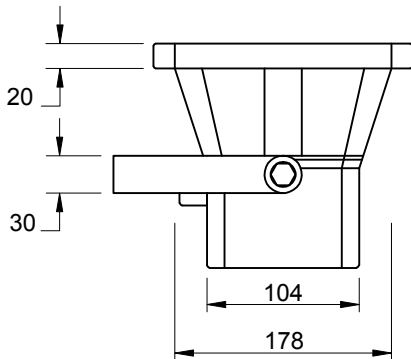

Specifications

Forward Current	1200mA
Color	White(6000K-7000K)
Input voltage	AC 85-220V,50/60Hz
Light source	36x1W power LED
Luminous Intensity	2500-2600lm
Operating temperature	-40-+70deg
Size	180x296mm
IP level	IP65
Viewing angle	60deg
Weight	3.89kg

Important:

- * Specified performance measured in 85-220v range.
- * Do not look permanently to the light sources.