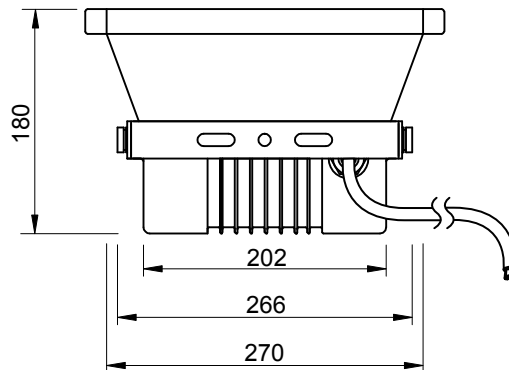

WW-36WE1

Features

- Aluminum housing
- CE approved
- Energy saving
- High Power LEDs
- Long life time up to 50,000hours
- Low power consumption
- No UV or IR damage light sensitive items
- Perfect for outdoor use
- RoHS compliant
- Water-proof performance
- Wide viewing angle

Specifications

Forward Current	1200mA
Color	White(6000K-7000K)
Input voltage	AC 85-220V,50/60Hz
Light source	36x1W power LED
Luminous Intensity	2500-2600lm
Operating temperature	-40-+70deg
Size	180x296mm
IP level	IP65
Viewing angle	60deg
Weight	3.89kg

Important:

- * Specified performance measured in 85-220v range.
- * Do not look permanently to the light sources.