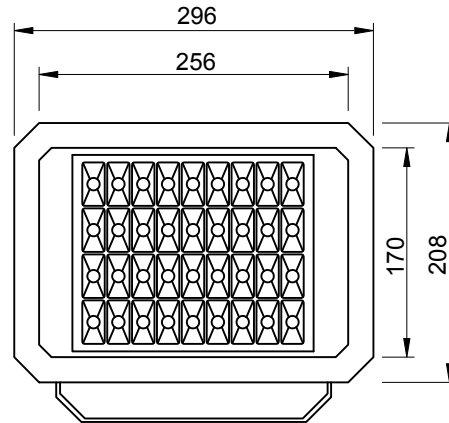

WW-36WE1

Features

- Aluminum housing
- CE approved
- Energy saving
- High Power LEDs
- Long life time up to 50,000hours
- Low power consumption
- No UV or IR damage light sensitive items
- Perfect for outdoor use
- RoHS compliant
- Water-proof performance
- Wide viewing angle

Specifications

Forward Current	1200mA
Color	White(6000K-7000K)
Input voltage	AC 85-220V,50/60Hz
Light source	36x1W power LED
Luminous Intensity	2500-2600lm
Operating temperature	-40-+70deg
Size	180x296mm
IP level	IP65
Viewing angle	60deg
Weight	3.89kg

Important:

- * Specified performance measured in 85-220v range.
- * Do not look permanently to the light sources.