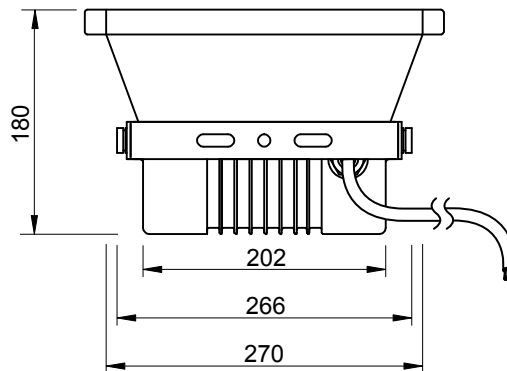

## Specifications

Forward Current	600mA
Color	White(6000K-7000K)
Input voltage	AC 85-220V,50/60Hz
Light source	20x1W power LED
Luminous Intensity	1500-1600lm
Operating temperature	-40-+70deg
Size	180x296mm
IP level	IP65
Viewing angle	15deg
Weight	3.6kg

### Important:

- \* Specified performance measured in 85-220v range.
- \* Do not look permanently to the light sources.