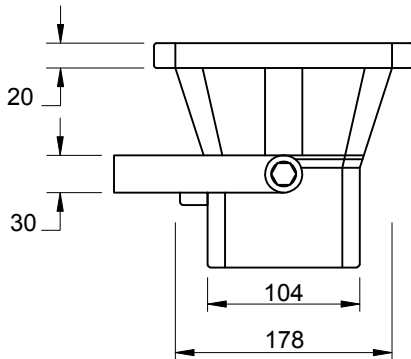

## Specifications

Forward Current	600mA
Color	White(6000K-7000K)
Input voltage	AC 85-220V,50/60Hz
Light source	20x1W power LED
Luminous Intensity	1500-1600lm
Operating temperature	-40-+70deg
Size	180x296mm
IP level	IP65
Viewing angle	15deg
Weight	3.6kg

### Important:

- \* Specified performance measured in 85-220v range.
- \* Do not look permanently to the light sources.