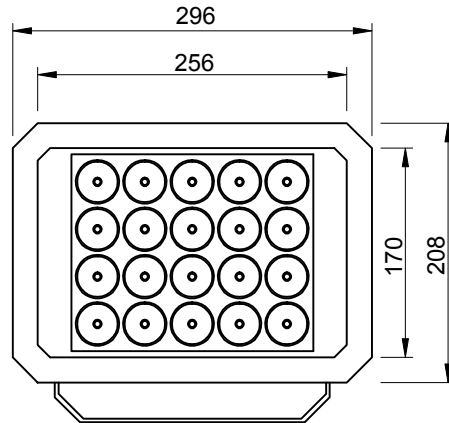

## Specifications

Forward Current	600mA
Color	White(6000K-7000K)
Input voltage	AC 85-220V,50/60Hz
Light source	20x1W power LED
Luminous Intensity	1500-1600lm
Operating temperature	-40-+70deg
Size	180x296mm
IP level	IP65
Viewing angle	15deg
Weight	3.6kg

### Important:

- \* Specified performance measured in 85-220v range.
- \* Do not look permanently to the light sources.