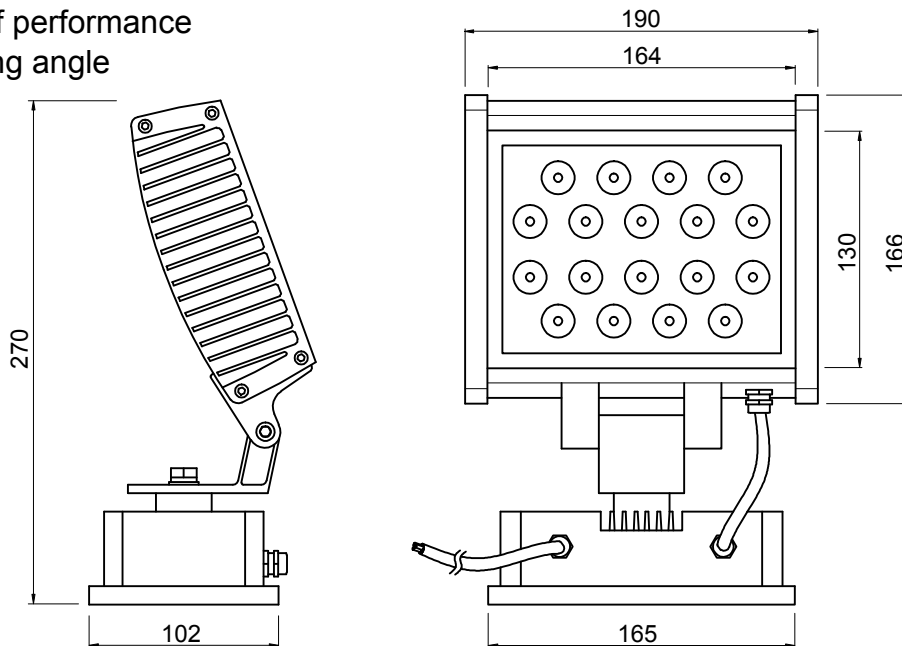

WE-18WE1

Features

- Aluminum housing
- CE approved
- Energy saving
- High Power LEDs
- Long life time up to 50,000hours
- Low power consumption
- No UV or IR damage light sensitive items
- Perfect for outdoor use
- RoHS compliant
- Water-proof performance
- Wide viewing angle

Specifications

| | |
|-----------------------|--------------------|
| Forward Current | 900mA |
| Color | White(6000K-7000K) |
| Input voltage | AC 85-220V,50/60Hz |
| Light source | 18x1W power LED |
| Luminous Intensity | 1400-1500lm |
| Operating temperature | -40-+70deg |
| Size | 190x270mm |
| IP level | IP65 |
| Viewing angle | 30deg |
| Weight | 2.1kg |

Important:

- * Specified performance measured in 85-220v range.
- * Do not look permanently to the light sources.