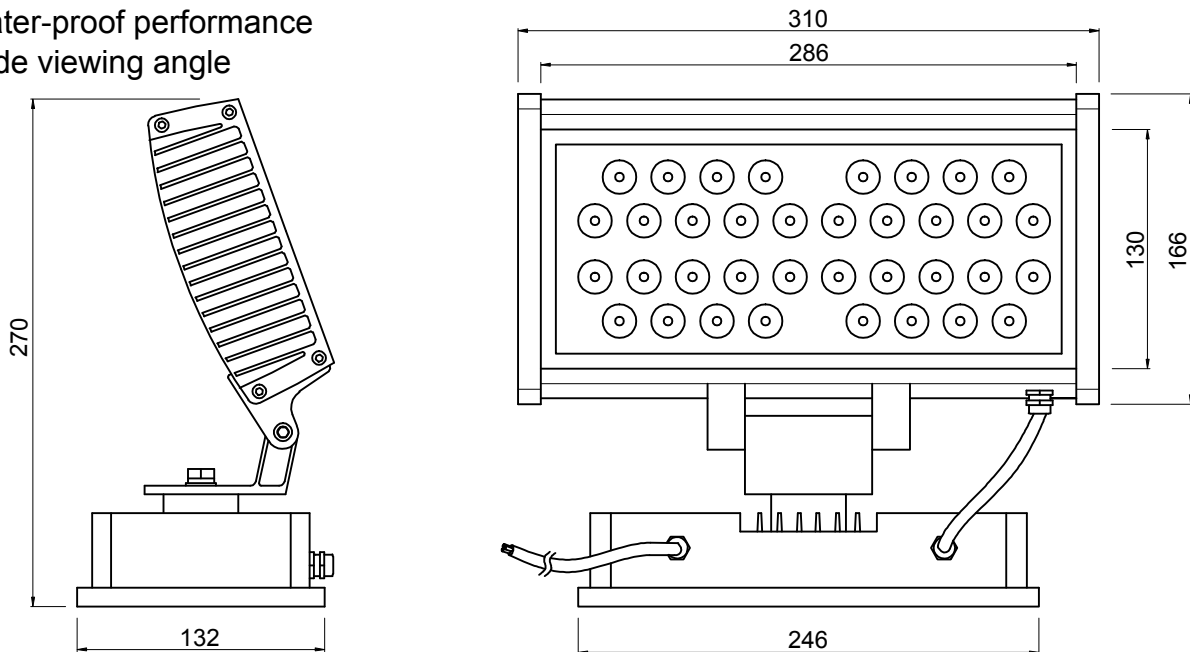

WD -36WE1

Features

- Aluminum housing
- CE approved
- Energy saving
- High Power LEDs
- Long life time up to 50,000hours
- Low power consumption
- No UV or IR damage light sensitive items
- Perfect for outdoor use
- RoHS compliant
- Water-proof performance
- Wide viewing angle

Specifications

Forward Current	900mA
Color	White(6000K-7000K)
Input voltage	AC 85-220V,50/60Hz
Light source	36x1W power LED
Luminous Intensity	1400-1500lm
Operating temperature	-40-+70deg
Size	310x270mm
IP level	IP65
Viewing angle	15 / 20 / 25 / 30 / 45 deg
Weight	2.1kg

Important:

- * Specified performance measured in 85-220v range.
- * Do not look permanently to the light sources.