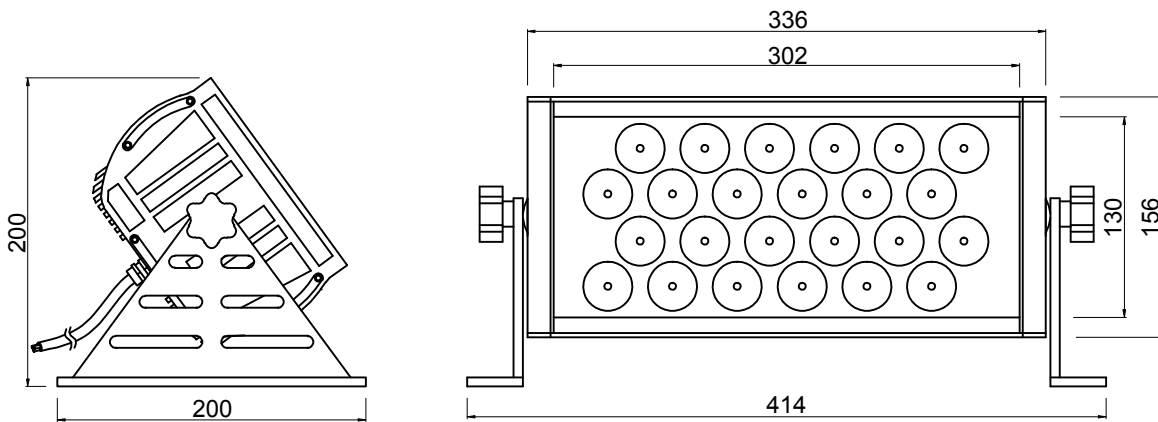

WB-24WE1

Features

- Aluminum housing
- CE approved
- Energy saving
- High Power LEDs
- Long life time up to 50,000hours
- Low power consumption
- No UV or IR damage light sensitive items
- Perfect for outdoor use
- RoHS compliant
- Water-proof performance
- Wide viewing angle

Specifications

Forward Current	1000mA
Color	White(6000K-7000K)
Input voltage	AC 85-220V,50/60Hz
Light source	24x1W power LED
Luminous Intensity	2000-2600lm
Operating temperature	-40-+70deg
Size	414x200mm
IP level	IP65
Viewing angle	20deg
Weight	4.5kg

Important:

- * Specified performance measured in 85-220v range.
- * Do not look permanently to the light sources.