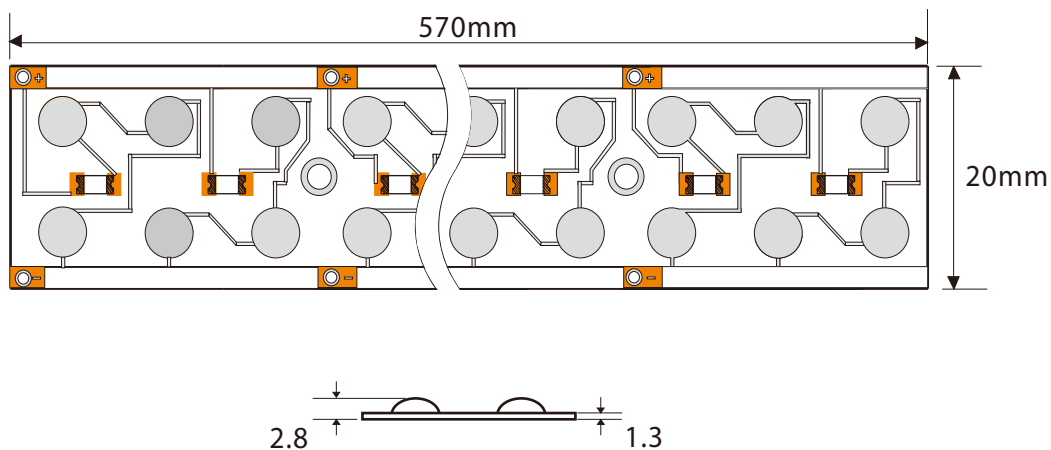

R95W (0.5)

Part No.	Emitted Color	Lens
R95W (0.5)	White	Water Clear

Features and benefits

- * Advanced design for a safe and easy experience
- * Easy installation and replacement
- * Energy saving
- * Long life time 45,000hours
- * Length may upon request of customers
- Min.6cm, Max. 300cm
- * No UV or IR damage light sensitive items
- * Powerful light output
- * Special Aluminium extrusions ensure good dispersion of heat
- * Wide operation range (220-240V)

Specification

- * Light source 25W LED
- * DC 12V
- * Aluminium heat sink
- * CE Certificated
- * RoHs Certificated

Absolute Maximum Rating at (Ta=25°C)

Parameter	Symbol	Maximum Rating	Unit
Power Dissipation	Pd	25	W
Forward Current	If	2.0	A
Forward Voltage	Vr	12	V
Operating Temperature Range	Topr	- 40 °C to + 85 °C	
Storage Temperature Range	Tstg	- 40 °C to + 85 °C	
Viewing Angle	2θ 1/2	120	dfg

NOTES: 1. All dimensions are in millimeter (inches), tolerance is 0.25 unless otherwise noted.
2. Specifications are subject to change without notice.