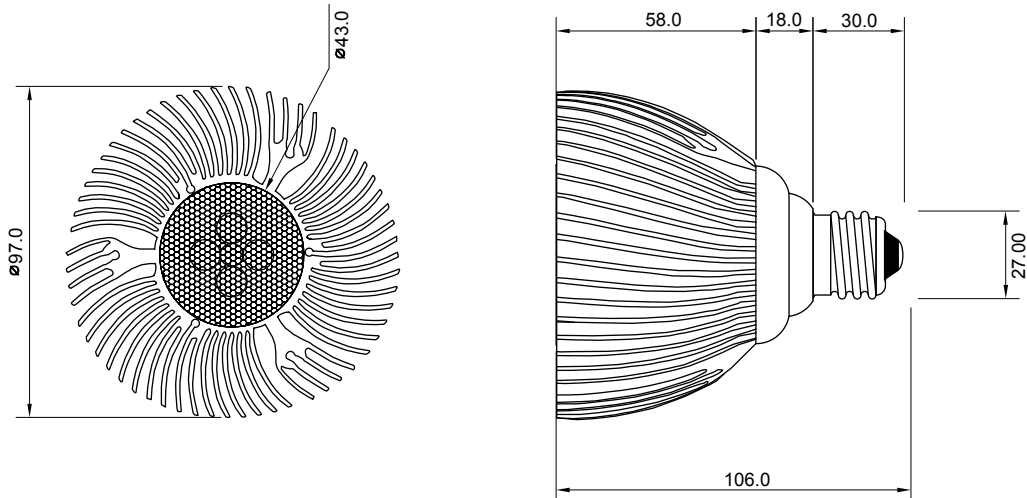

PAR30-50WW12W

Features

- * Aluminum housing
- * CE approved
- * Eco-product
- * Extended longer life
- * High luminance
- * Low power consumption
- * RoHS compliant
- * Well heat sink
- * Wide viewing angle

Specifications

Base type	PAR30
Forward Current	700mA
Input voltage	AC 85-220V,50/60Hz
Light source	4x3W power LED
Color	Warm White
Luminous Intensity	400-500Lm
Operating temperature	-40-+70deg
Size	97x106mm
Viewing angle	45deg
Weight	340g

NOTES: 1. All dimensions are in millimeter (inches), tolerance is 0.25 unless otherwise noted.
2. Specifications are subject to change without notice.