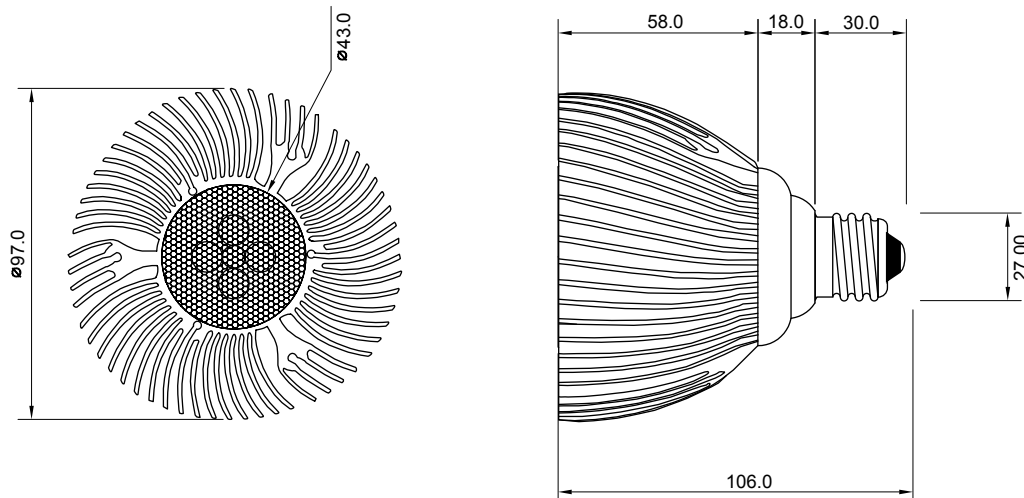

PAR30-5OBE12W

Features

- * Aluminum housing
- * CE approved
- * Eco-product
- * Extended longer life
- * High luminance
- * Low power consumption
- * RoHS compliant
- * Well heat sink
- * Wide viewing angle

Specifications

Base type	PAR30
Forward Current	300mA
Input voltage	AC 85-220V,50/60Hz
Light source	4x3W power LED
Color	Blue
Luminous Intensity	100-120Lm
Operating temperature	-40-+70deg
Size	97x106mm
Viewing angle	45deg
Weight	340g