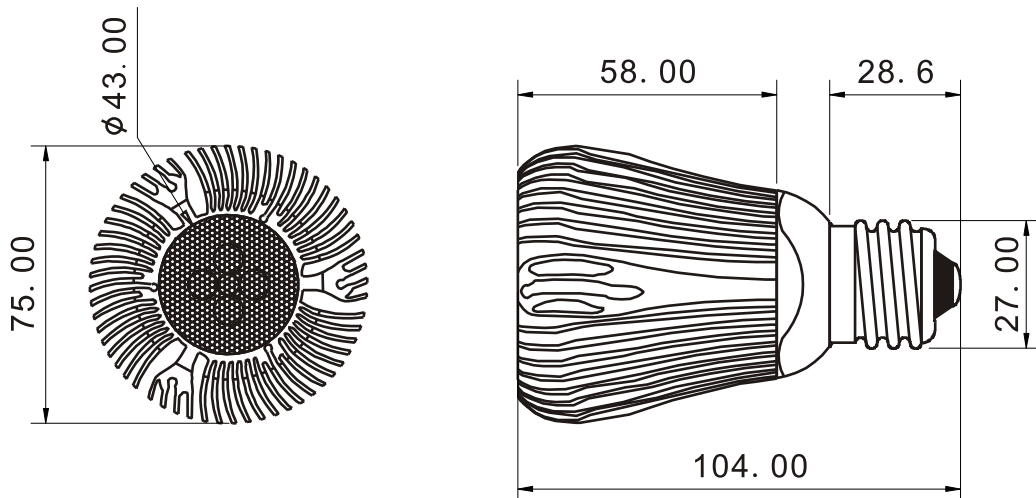

PAR30-5NWW9W

Features

- * Aluminum housing
- * CE approved
- * Eco-product
- * Extended longer life
- * High luminance
- * Low power consumption
- * RoHS compliant
- * Well heat sink
- * Wide viewing angle

Specifications

Base type	PAR30
Forward Current	700mA
Input voltage	AC 85-220V,50/60Hz
Light source	3X3W power LED
Color	Warm White
Luminous Intensity	270-300Lm
Operating temperature	-40-+70deg
Size	75X104mm
Viewing angle	60deg
Weight	232g

NOTES: 1. All dimensions are in millimeter (inches), tolerance is 0.25 unless otherwise noted.
2. Specifications are subject to change without notice.