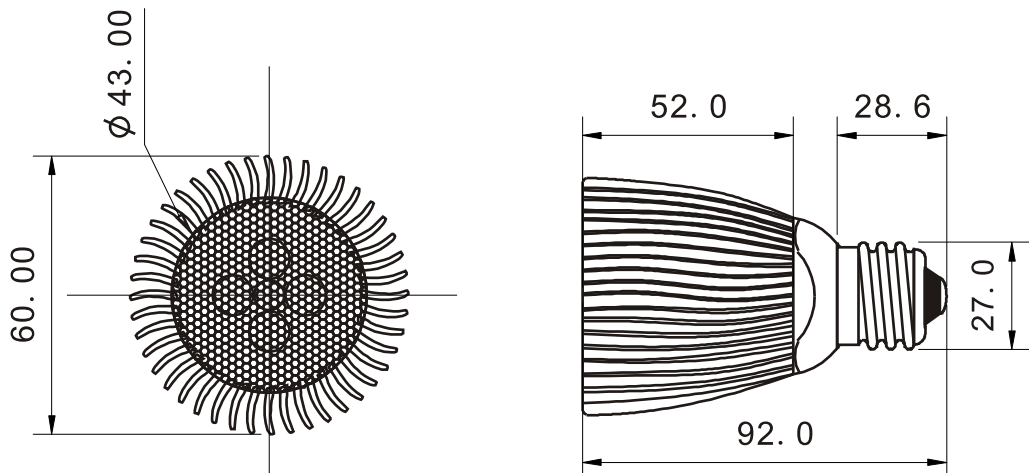

## PAR30-5MPG5W

### Specifications

Base type	PAR30
Forward Current	300mA
Input voltage	AC 85-220V,50/60Hz
Light source	5x1W power LED
Color	Pure Green
Luminous Intensity	260-300 Lm
Operating temperature	-40-+70deg
Size	60X92mm
Viewing angle	60deg
Weight	140g