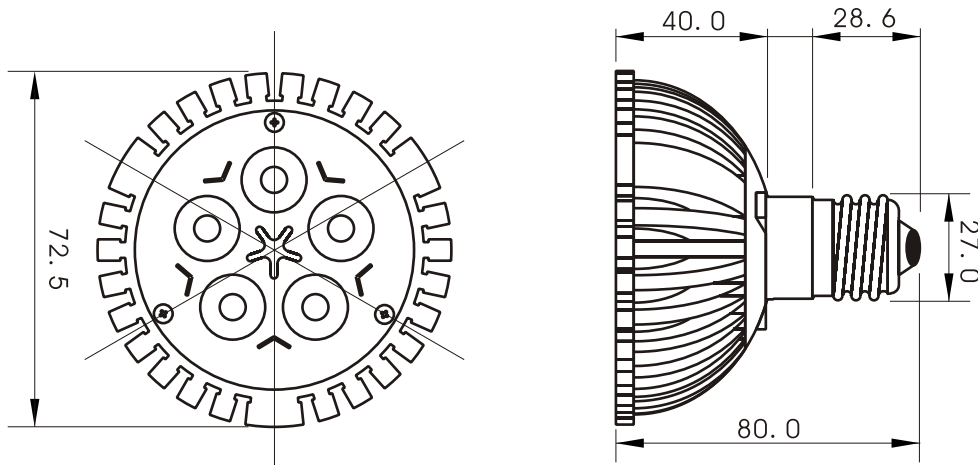

## PAR30-5EWW5W

### Specifications

|                       |                     |
|-----------------------|---------------------|
| Base type             | PAR30               |
| Forward Current       | 300mA               |
| Input voltage         | AC 85-220V, 50/60Hz |
| Light source          | 5x1W power LED      |
| Color                 | Warm White          |
| Luminous Intensity    | 270-300 Lm          |
| Operating temperature | -40-+70deg          |
| Size                  | 80x72.5mm           |
| Viewing angle         | 60deg               |
| Weight                | 182g                |