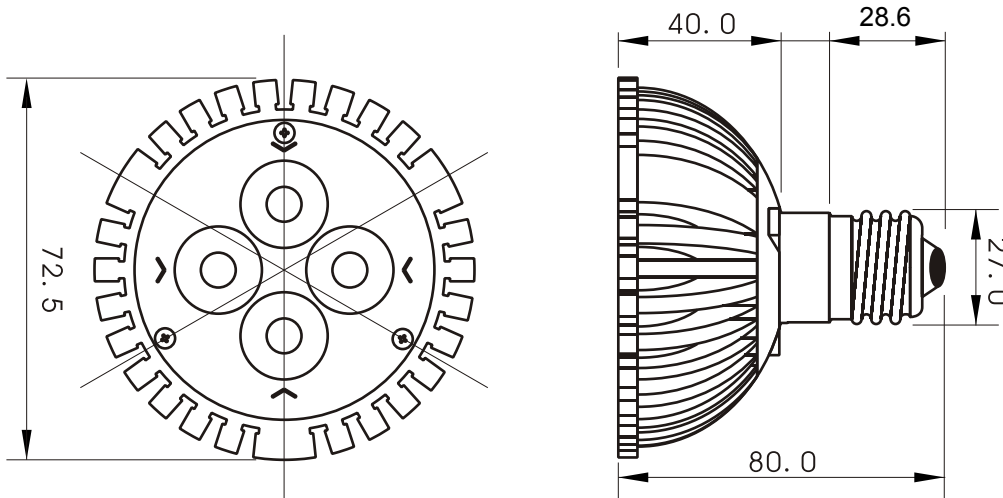

PAR30-4EWW4W

Features

- * Aluminum housing
- * CE approved
- * Eco-product
- * Extended longer life
- * High luminance
- * Low power consumption
- * RoHS compliant
- * Well heat sink
- * Wide viewing angle

Specifications

Base type	PAR30
Forward Current	300mA
Input voltage	AC 85-220V,50/60Hz
Light source	4x1W power LED
Color	Warm White
Luminous Intensity	200-240Lm
Operating temperature	-40-+70deg
Size	80x72.5mm
Viewing angle	60deg
Weight	180g