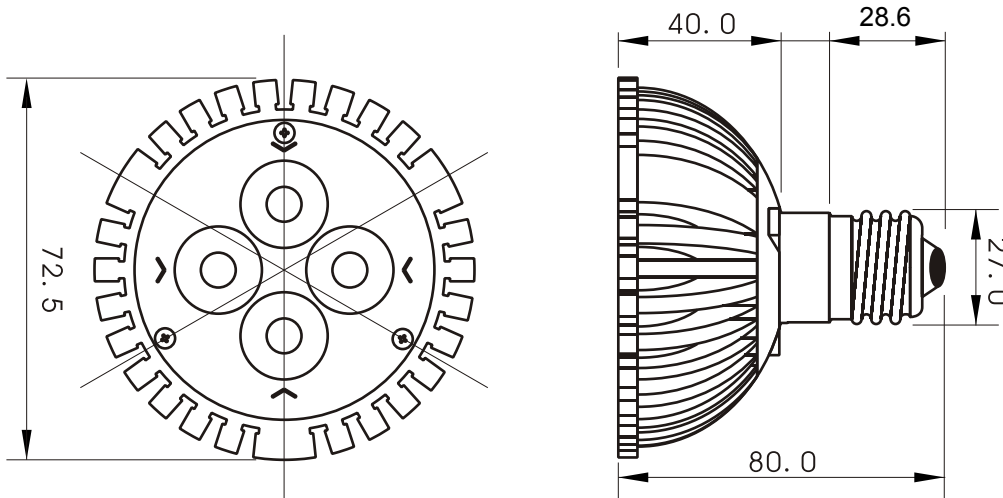

PAR30-4EBE4W

Features

- * Aluminum housing
- * CE approved
- * Eco-product
- * Extended longer life
- * High luminance
- * Low power consumption
- * RoHS compliant
- * Well heat sink
- * Wide viewing angle

Specifications

| | |
|-----------------------|--------------------|
| Base type | PAR30 |
| Forward Current | 300mA |
| Input voltage | AC 85-220V,50/60Hz |
| Light source | 4x1W power LED |
| Color | Blue |
| Luminous Intensity | 50-60Lm |
| Operating temperature | -40-+70deg |
| Size | 80x72.5mm |
| Viewing angle | 60deg |
| Weight | 180g |