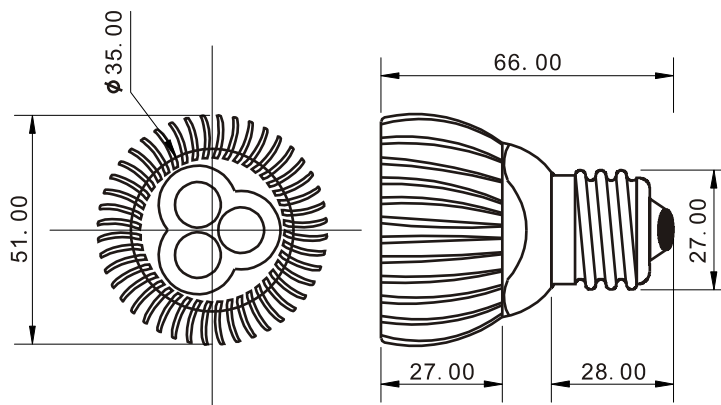

## E27-3GWE3W

### Specifications

Base type	E27
Forward Current	300mA
Input voltage	AC 85-220V,50/60Hz
Light source	3x1W power LED
Color	White
Luminous Intensity	210-240Lm
Operating temperature	-40-+70deg
Size	51x66mm
Viewing angle	45deg
Weight	70g

NOTES: 1. All dimensions are in millimeter (inches), tolerance is 0.25 unless otherwise noted.  
2. Specifications are subject to change without notice.