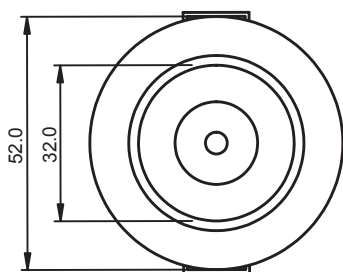

### Specifications

Color temperature	Yellow(585-595nm)
Forward current	350mA
Input voltage	AC 85-220V, 50/60Hz 3-5V DC
Light source	1x1W power LED
Luminous Intensity	45-55Lm
Operating temperature	-40 to 70 °C
Size	52x20mm
Beam angle	25°
Weight	129g
Standard compliant	CE approval, RoHS

**Important:**

- \* Do not look permanently to the light sources.
- \* Specified performance measured in 85-220V range.