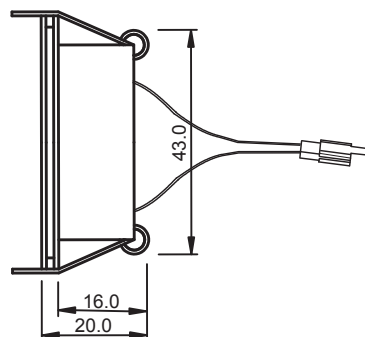

### Specifications

Color temperature	Yellow(585-595nm)
Forward current	350mA
Input voltage	AC 85-220V, 50/60Hz 3-5V DC
Light source	1x1W power LED
Luminous Intensity	45-55Lm
Operating temperature	-40 to 70 °C
Size	52x20mm
Beam angle	25°
Weight	129g
Standard compliant	CE approval, RoHS

**Important:**

- \* Do not look permanently to the light sources.
- \* Specified performance measured in 85-220V range.