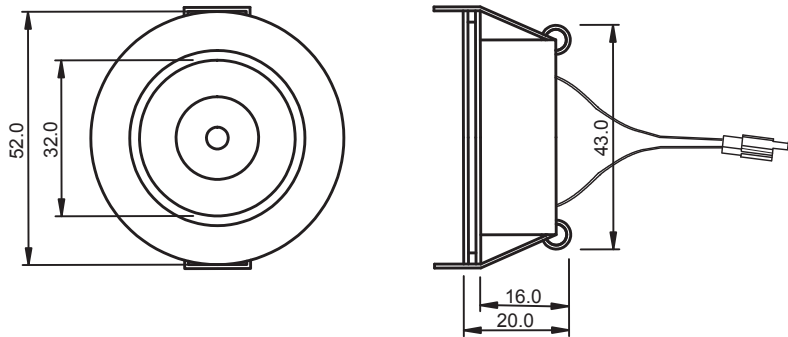

DL1AWW1W

Features

- * Energy Saving
- * Think fit into small headroom
- * Aluminum Housing with Special extrusions design (Low surface heat against hand-touching)
- * ECO-Friendly
- * Long life(Up to 50,000 hours)
- * High Luminance
- * Low power consumption
- * Wide Beam Angle
- * No UV or IR damage light Sensitivities

AC 85-220V, 50/60Hz
Supply unit

Specifications

Color temperature	Warm White(3000K-3500K)
Forward current	350mA
Input voltage	AC 85-220V, 50/60Hz 3-5V DC
Light source	1x1W power LED
Luminous Intensity	90-100Lm
Operating temperature	-40 to 70 °C
Size	52x20mm
Beam angle	25°
Weight	129g
Standard compliant	CE approval, RoHS

Important:

- * Do not look permanently to the light sources.
- * Specified performance measured in 85-220V range.