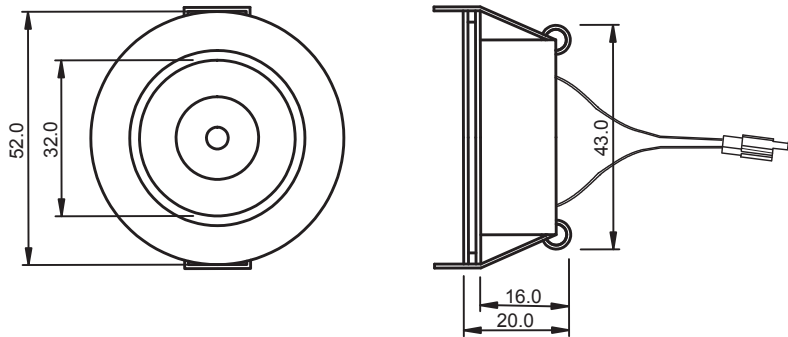

### Specifications

Color temperature	Pure Green(520-530nm)
Forward current	350mA
Input voltage	AC 85-220V, 50/60Hz 3-5V DC
Light source	1x1W power LED
Luminous Intensity	50-60Lm
Operating temperature	-40 to 70 °C
Size	52x20mm
Beam angle	25°
Weight	129g
Standard compliant	CE approval, RoHS

**Important:**

- \* Do not look permanently to the light sources.
- \* Specified performance measured in 85-220V range.