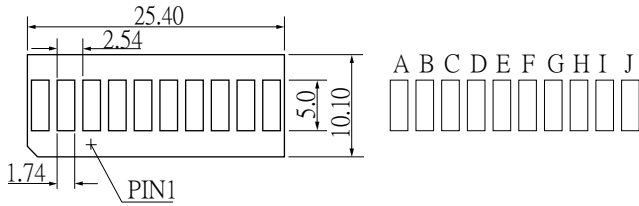

CB21

CB21

10 NO PIN

 =GREEN
 =ORANGE

NOTES: 1. All dimensions are in millimeter (inches), tolerance is 0.25 unless otherwise noted.
2. Specifications are subject to change without notice.