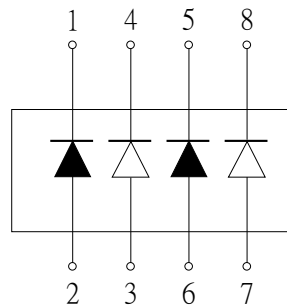

CB19

CB19

 GREEN
 ORANGE

NOTES: 1. All dimensions are in millimeter (inches), tolerance is 0.25 unless otherwise noted.
 2. Specifications are subject to change without notice.