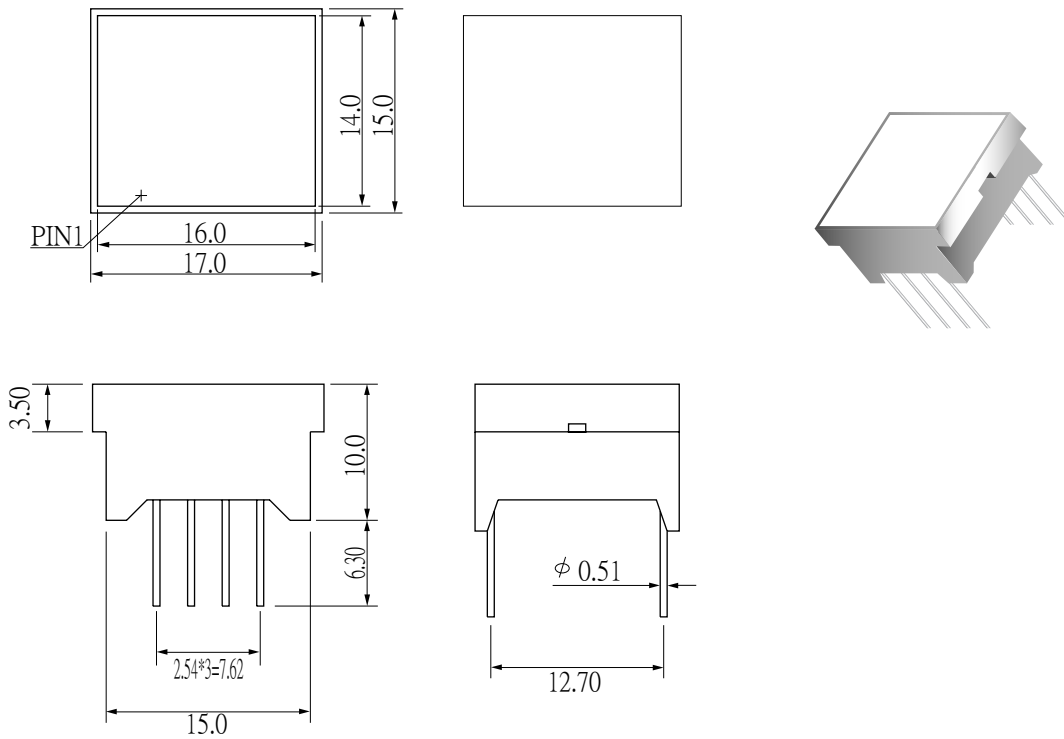

CB19

CB19

 GREEN
 ORANGE

NOTES: 1. All dimensions are in millimeter (inches), tolerance is 0.25 unless otherwise noted.
 2. Specifications are subject to change without notice.