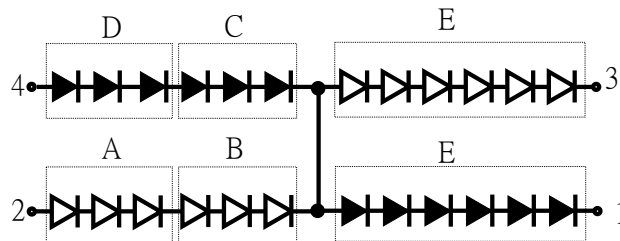

CA08

Common Cathode

 = GREEN  
 = RED

NOTES: 1. All dimensions are in millimeter (inches), tolerance is 0.25 unless otherwise noted.  
2. Specifications are subject to change without notice.