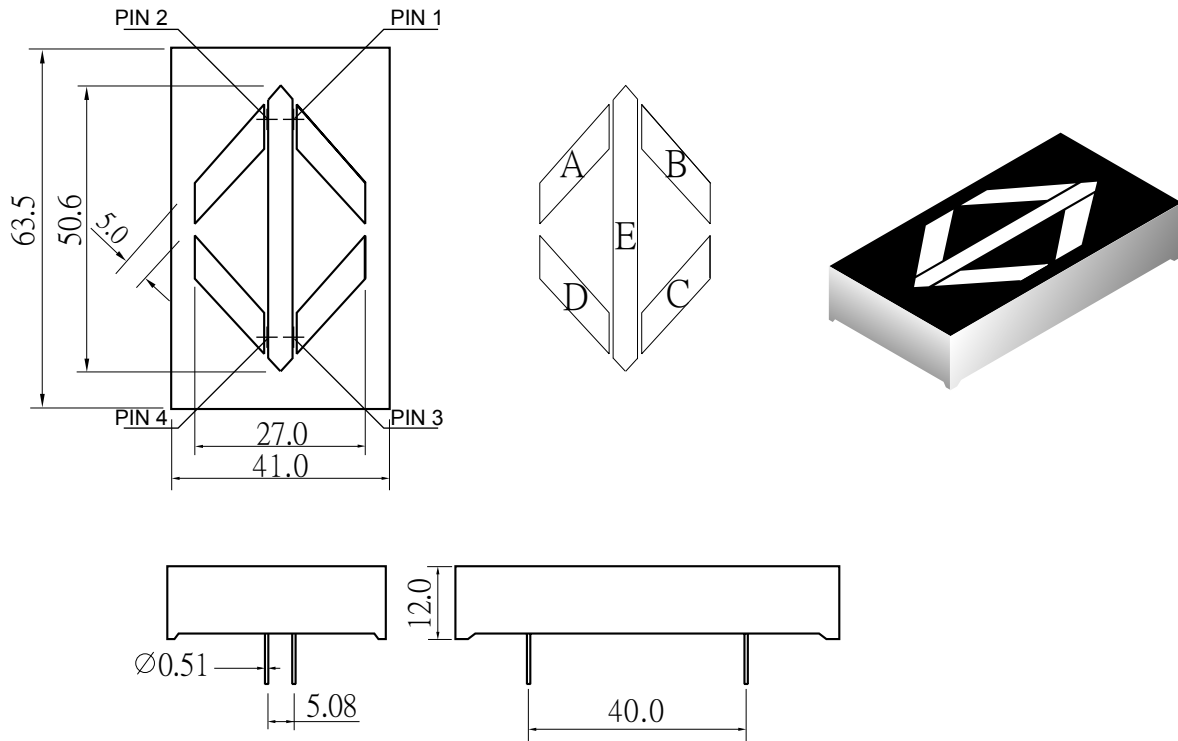

CA08

Common Cathode

 = GREEN  
 = RED

NOTES: 1. All dimensions are in millimeter (inches), tolerance is 0.25 unless otherwise noted.  
2. Specifications are subject to change without notice.