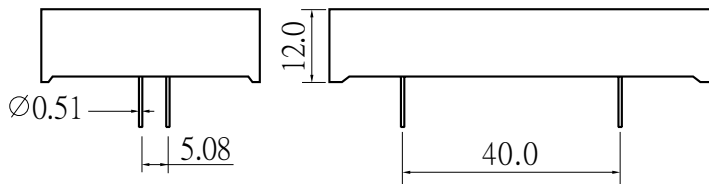

AA08

Common Anode

 = GREEN  
 = RED

NOTES: 1. All dimensions are in millimeter (inches), tolerance is 0.25 unless otherwise noted.  
 2. Specifications are subject to change without notice.