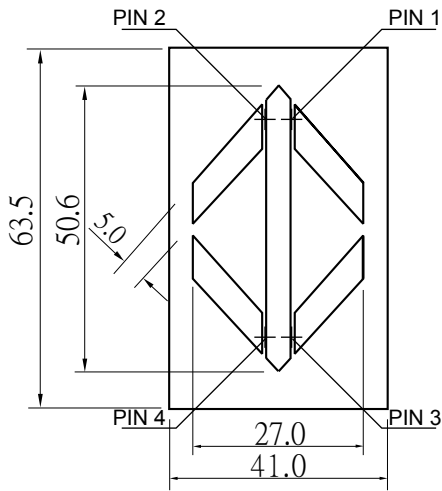

AA08

Common Anode

 = GREEN  
 = RED

NOTES: 1. All dimensions are in millimeter (inches), tolerance is 0.25 unless otherwise noted.  
 2. Specifications are subject to change without notice.