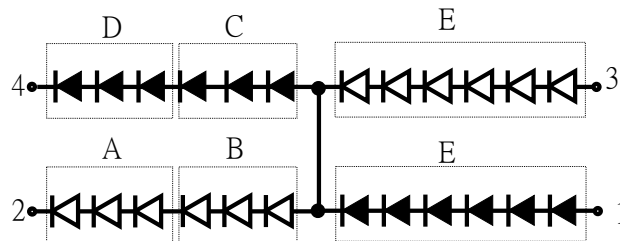

AA08

Common Anode

 = GREEN  
 = RED

NOTES: 1. All dimensions are in millimeter (inches), tolerance is 0.25 unless otherwise noted.  
 2. Specifications are subject to change without notice.