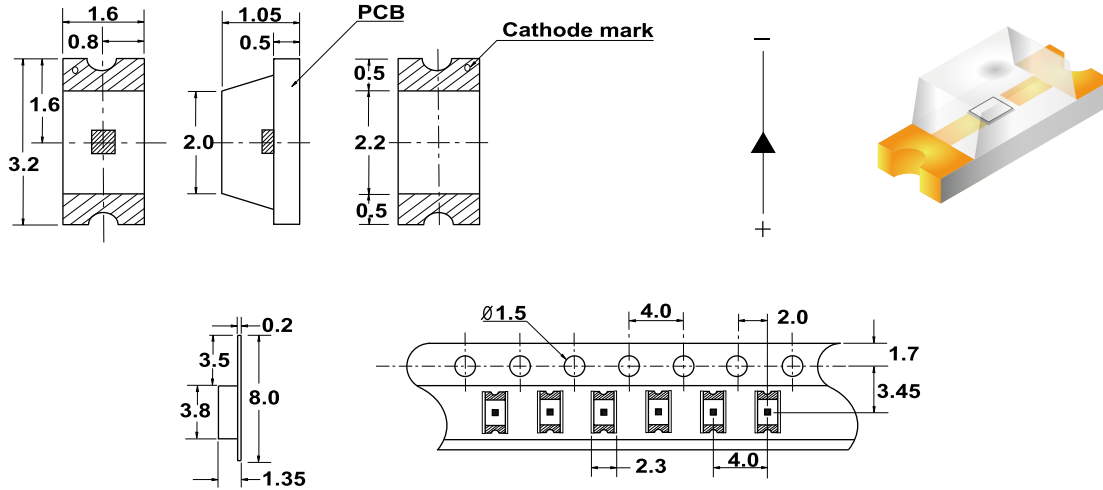

1206

Part No	Colour	Wavelength	Lens Color (X)	Luminous Intensity (mcd)	Forward Voltage(V)	Forward Voltage(mA)	Viewing Angle
1206RC	Red	630	Water Clear	15	2.1-2.6	20	120 ~140
1206HRC	Red	625		70	2.1-2.6	20	120 ~140
1206SRC	Red	640		80	2.0-2.5	20	120 ~140
1206GC	Green	570		20	2.1-2.5	20	120 ~140
1206HGC	Green	570		85	2.1-2.5	20	120 ~140
1206YC	Yellow	590		10	2.1-2.6	20	120 ~140
1206HYC	Yellow	590		85	2.2-2.7	20	120 ~140
1206SYC	Yellow	590		120	2.2-2.7	20	120 ~140
1206BC	Blue	470		15	3.6-4.2	20	120 ~140
1206HBC	Blue	470		35	3.0-3.4	20	120 ~140
1206SBC	Blue	470		10	3.6-4.2	20	120 ~140
1206WC	White	-		20	3.2-4.0	20	120 ~140
1206HWC	White	-		62	3.4-3.9	20	120 ~140
1206SWC	White	-		120	3.5-4.0	20	120 ~140

NOTES: 1. All dimensions are in millimeter (inches), tolerance is 0.25 unless otherwise noted.  
2. Specifications are subject to change without notice.